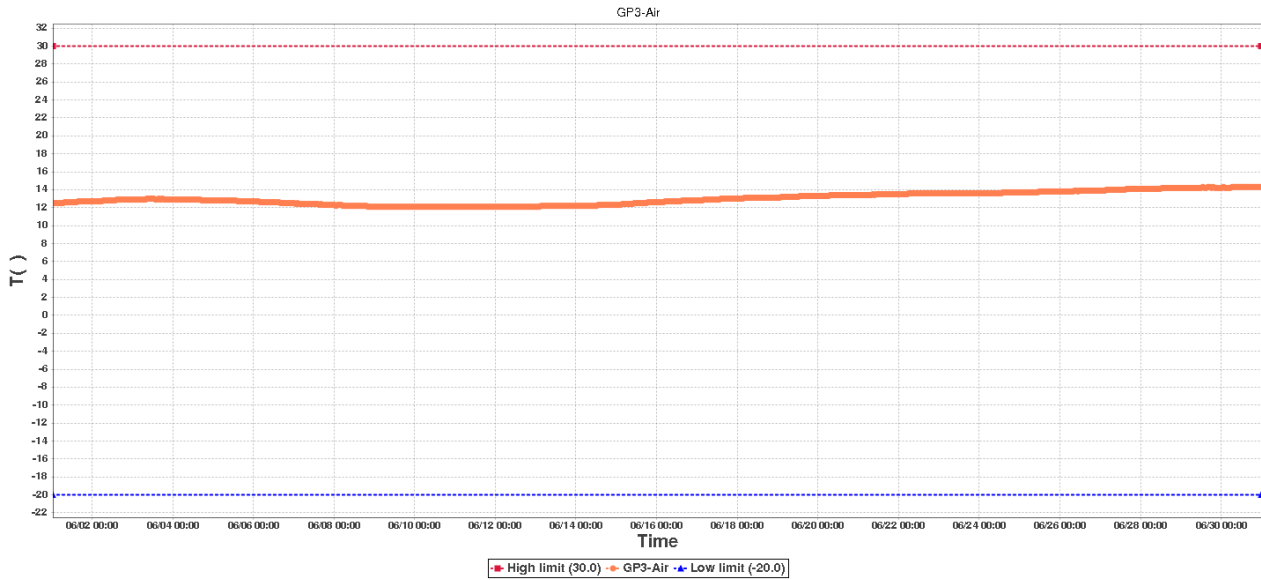

File Generated: 2020/07/05 09:35:39

Ground Prob-2 Data Log

Device Information

Device ID:	02849871144083001802	Device SUB-ID:	0
Device Name:	Ground Prob-2	Device Model:	RCW-600WiFi

Description:

Hours to monitor: 719.0

GP3-AirSummary

High limit:	30.0	Start Time:	2020/06/01 00:38:48(GMT+00:00)
Low limit:	-20.0	End Time:	2020/06/30 23:48:39(GMT+00:00)
Max:	14.3	Data Points:	715
Min:	12.1		
Average:	13.0		

GP4-1mSummary

High limit:	30.0	Start Time:	2020/06/01 00:38:48(GMT+00:00)
Low limit:	-20.0	End Time:	2020/06/30 23:48:39(GMT+00:00)
Max:	31.0	Data Points:	715
Min:	1.2		
Average:	14.1		