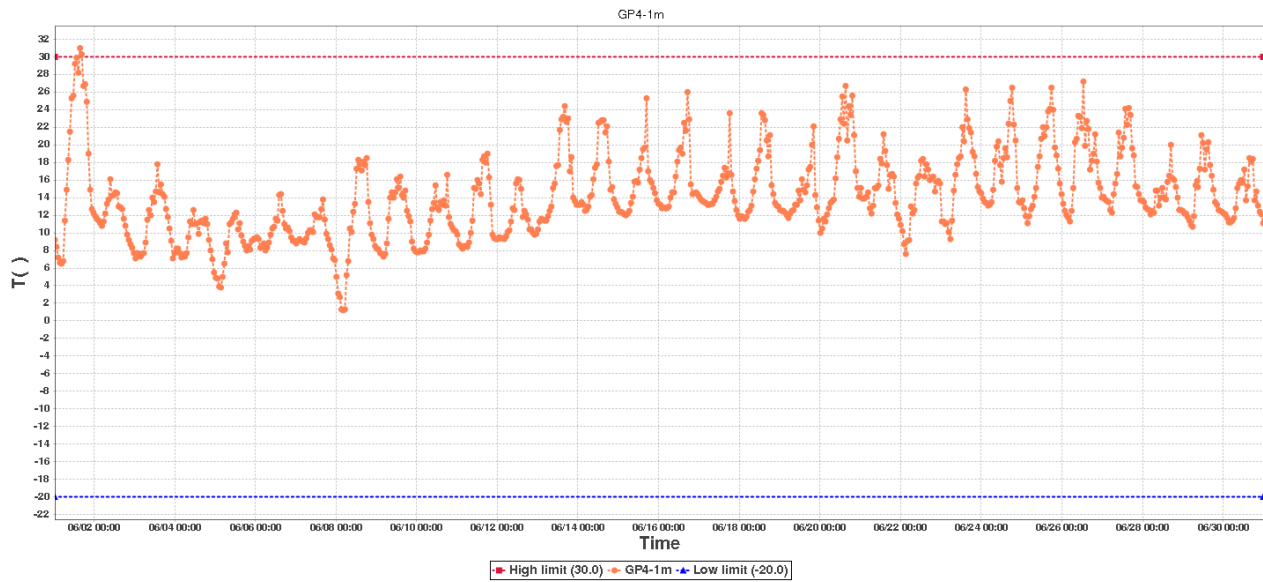

File Generated: 2020/07/05 09:35:39

Ground Prob-2 Data Log

Device Information

Device ID:	02849871144083001802	Device SUB-ID:	0
Device Name:	Ground Prob-2	Device Model:	RCW-600WiFi

Description:

Hours to monitor: 719.0

GP3-AirSummary

High limit:	30.0	Start Time:	2020/06/01 00:38:48(GMT+00:00)
Low limit:	-20.0	End Time:	2020/06/30 23:48:39(GMT+00:00)
Max:	14.3	Data Points:	715
Min:	12.1		
Average:	13.0		

GP4-1mSummary

High limit:	30.0	Start Time:	2020/06/01 00:38:48(GMT+00:00)
Low limit:	-20.0	End Time:	2020/06/30 23:48:39(GMT+00:00)
Max:	31.0	Data Points:	715
Min:	1.2		
Average:	14.1		